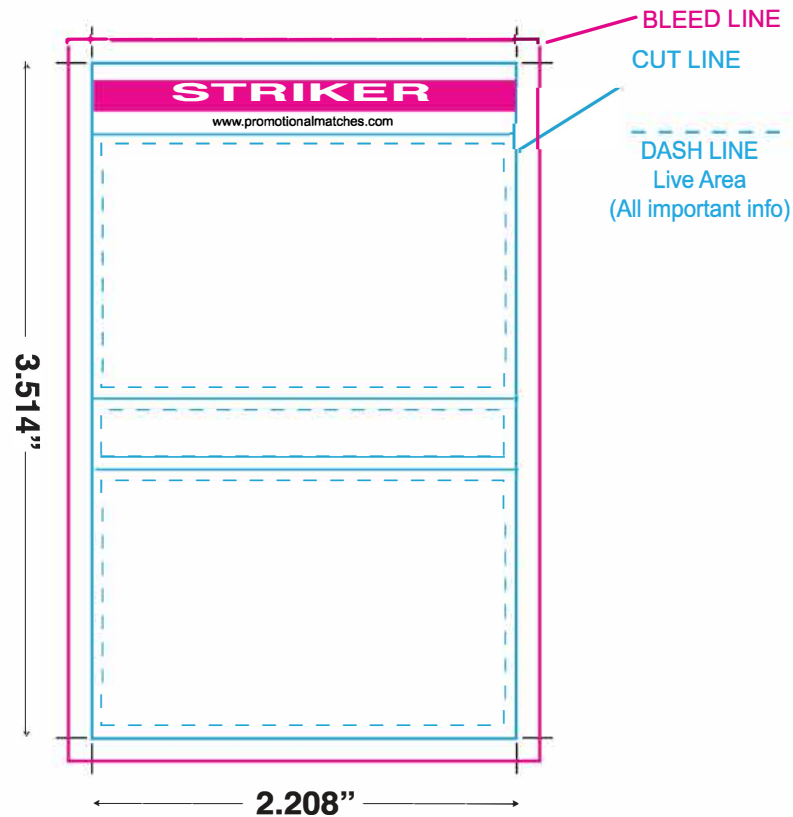

Euro Matchbox Template

Helpful Hints

- Please build design on top of template.
- Template must be locked and in separate layer than artwork.
- Any design with a colored background other than plain white must measure to pink "bleed line" established in template.
- All Important info (Logo or Text) must be within dashed line areas (Live Area).