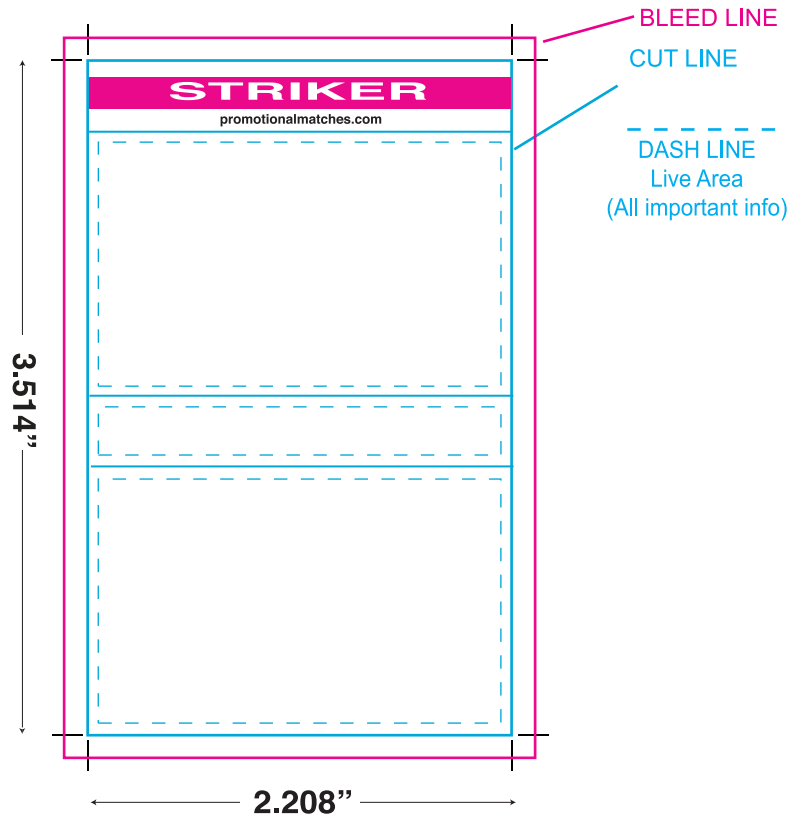

Euro (BX3) Box Match

Helpful Hints

- Please build design on top of template.
- Template must be locked and in separate layer than artwork.
- Any design with a colored background other than plain white must measure to pink "bleed line" established in template
- All Important info (Logo or Text) must be within dashed line areas (Live Area)