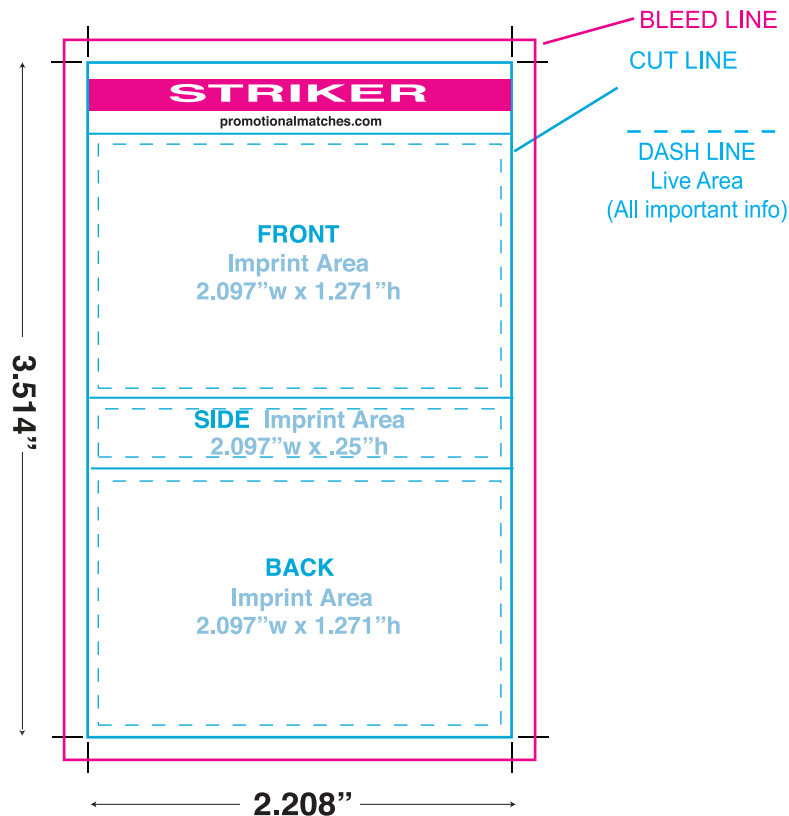

Euro (BX3) Box Match

Helpful Hints

- Please build design on top of template.
- Template must be locked and in separate layer than artwork.
- Any design with a colored background other than plain white must measure to pink "bleed line" established in template
- All Important info (Logo or Text) must be within dashed line areas (Live Area)