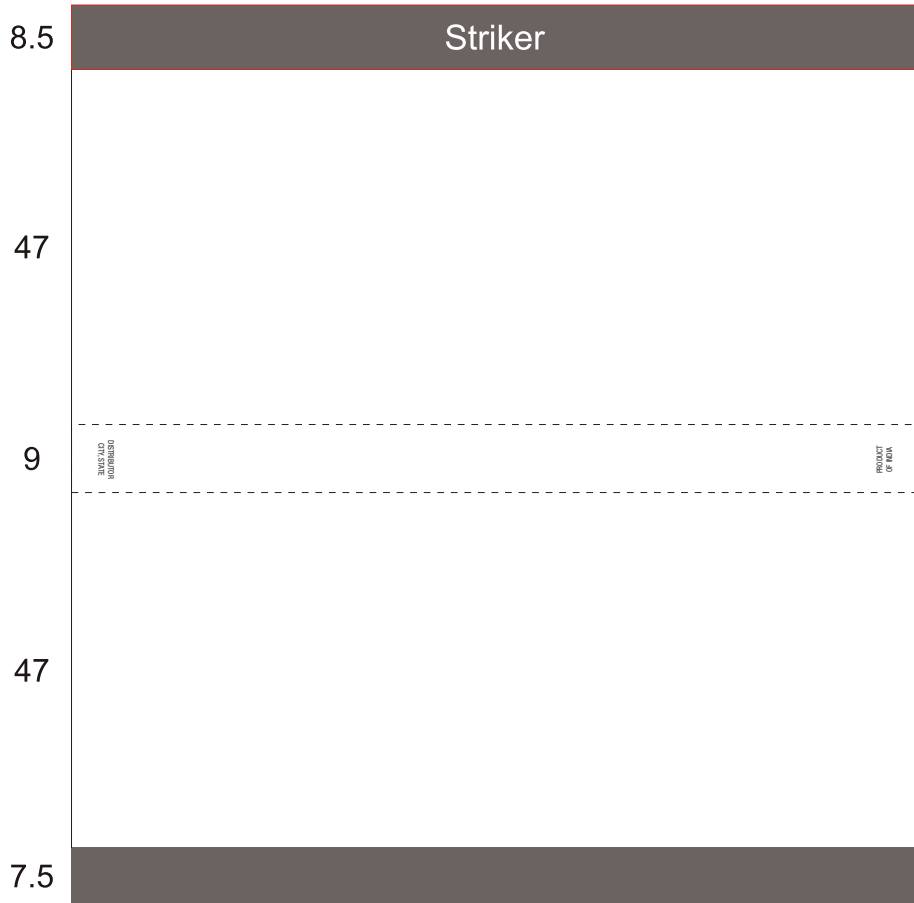

Item # 1026-4L/BX-5-4L

Riviera Matchbox

All measurements are in millimeters

Art Guidelines

- Digital artwork must be Macintosh compatible.
- Spot color jobs must be supplied as Adobe Illustrator files with all fonts converted to outlines & Pantone colors specified.
- 4/color process jobs must be Photoshop compatible and supplied as a CMYK TIFF, EPS or JPEG file at 300 ppi.
- One-color jobs must be supplied as Illustrator files or Photoshop compatible grayscale images at 300 ppi.
- RGB colors, GIF files and other applications are not acceptable.