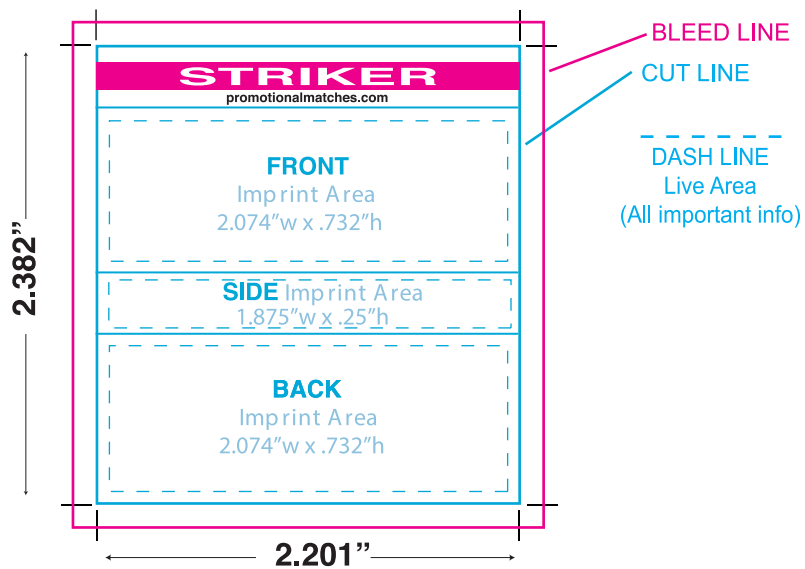

BX1B Box Match

Helpful Hints

- Please build design on top of template.
- Template must be locked and in separate layer than artwork.
- Any design with a colored background other than plain white must measure to pink "bleed line" established in template
- All Important info (Logo or Text) must be within dashed line areas (Live Area)