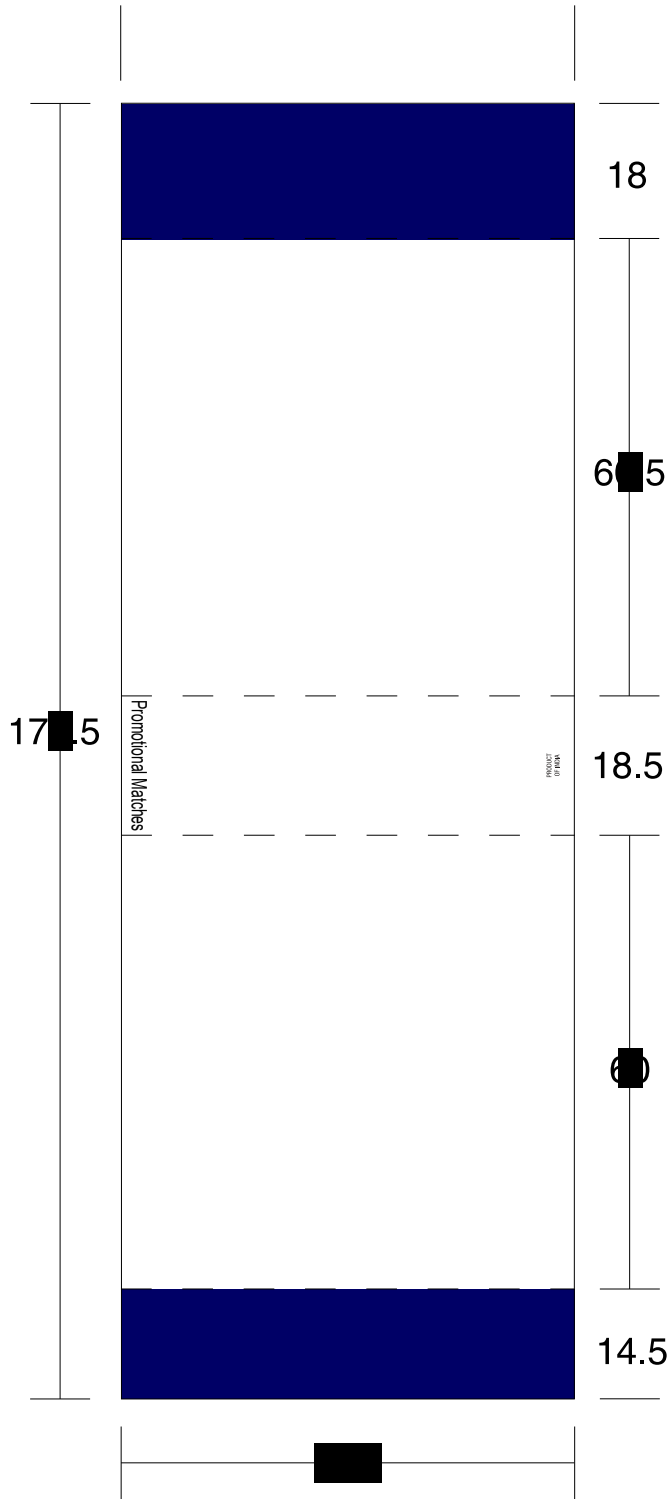

Item # 1009
Desk Matchbox
All measurements are in millimeters

NOTE: Each matchbox will come individually cello-wrapped unless otherwise requested on your Purchase Order.

Art Guidelines

- Digital artwork must be Macintosh compatible.
- Spot color jobs must be supplied as Adobe Illustrator files with all fonts converted to outlines & Pantone colors specified.
- 4/color process jobs must be Photoshop compatible and supplied as a CMYK TIFF, EPS or JPEG file at 300 ppi.
- One-color jobs must supplied as Illustrator files or Photoshop compatible grayscale images at 300 ppi.
- RGB colors, GIF files and other applications are not acceptable.