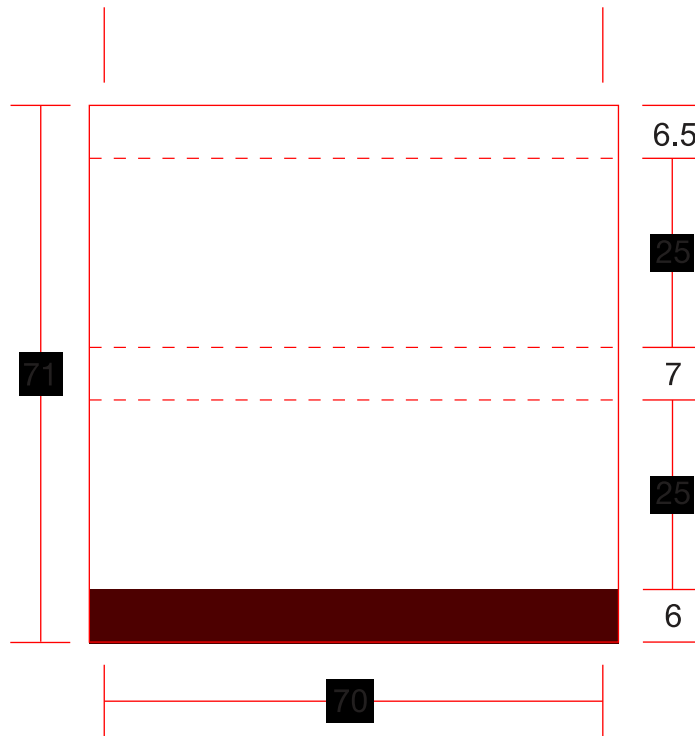

Item # 4044/TP-1

Toothpick Matchbox

All measurements are in millimeters

Art Guidelines

- Digital artwork must be Macintosh compatible.
- Spot color jobs must be supplied as Adobe Illustrator files with all fonts converted to outlines & Pantone colors specified.
- 4/color process jobs must be Photoshop compatible and supplied as a CMYK TIFF, EPS or JPEG file at 300 ppi.
- One-color jobs must be supplied as Illustrator files or Photoshop compatible grayscale images at 300 ppi.
- RGB colors, GIF files and other applications are not acceptable.