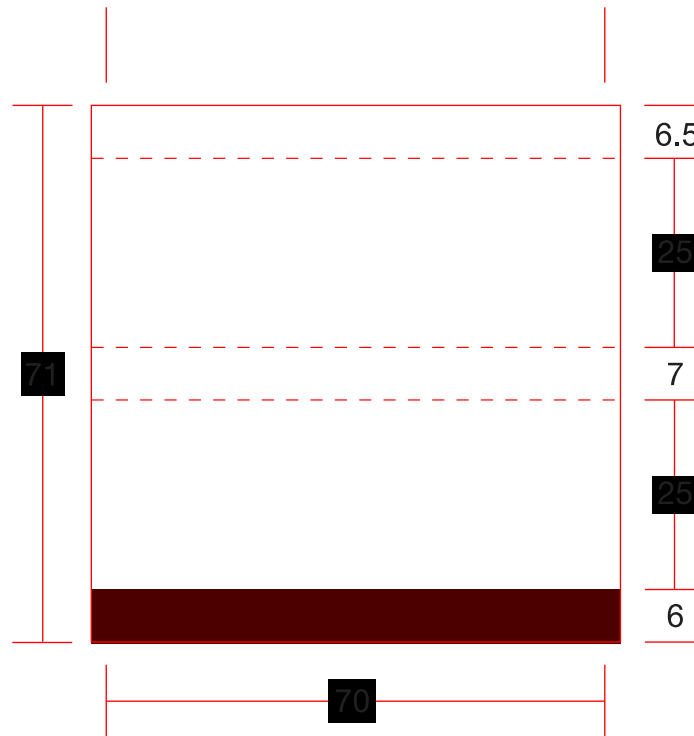

Item # 4044/TP-1

Toothpick Matchbox

All measurements are in millimeters

Art Guidelines

- Digital artwork must be Macintosh compatible.
- Spot color jobs must be supplied as Adobe Illustrator files with all fonts converted to outlines & Pantone colors specified.
- 4/color process jobs must be Photoshop compatible and supplied as a CMYK TIFF, EPS or JPEG file at 300 ppi.
- One-color jobs must be supplied as Illustrator files or Photoshop compatible grayscale images at 300 ppi.
- RGB colors, GIF files and other applications are not acceptable.