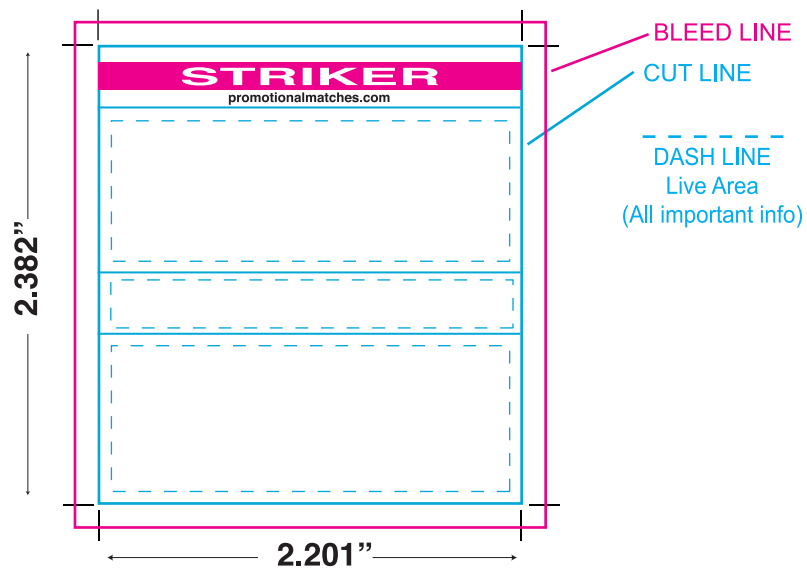

BX1B Box Match

Helpful Hints

- Please build design on top of template.
- Template must be locked and in separate layer than artwork.
- Any design with a colored background other than plain white must measure to pink "bleed line" established in template
- All Important info (Logo or Text) must be within dashed line areas (Live Area)